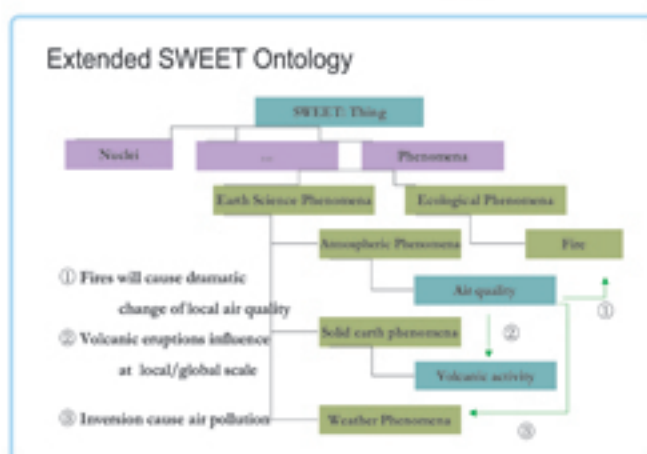

SWP for EIE-Ontology