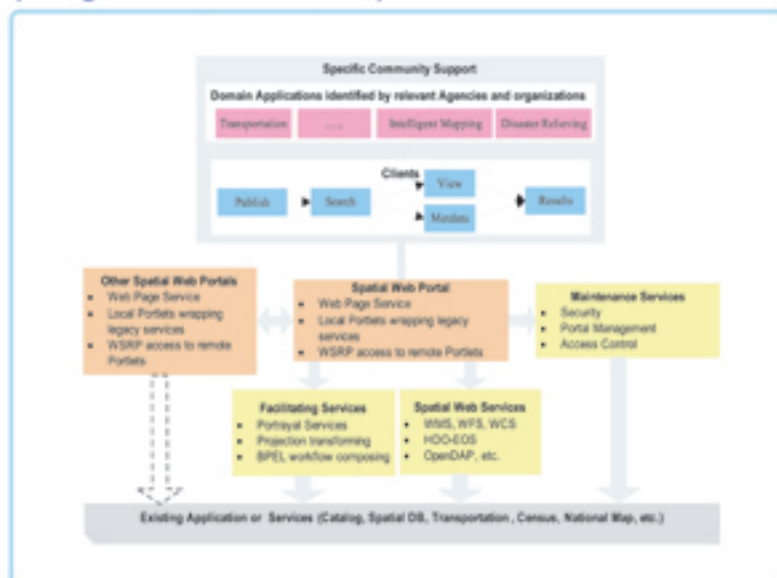

JOINT CENTER for Intelligent Spatial Computing

Spatial Web Portal (SWP, eie.esipfed.org)

Leveraging both web portals and distributed geospatial information services, a SWP can support multiple levels of geospatial interoperability. We also develop the Earth Information Exchange (EIE) as an SWP to share Earth information at the levels of metadata, data, services and knowledge.

Architecture of SWP (Yang et al 2007 PE&RS)

SWP for EIE-Introduction

EIE: Earth Information Exchange

- Developed with the joint effort among NASA, ESIP, GMU
- Present data, products and services
- Integrated and timely exchange of earth science information
- Support applications of national and international interests

SWP for EIE-Objectives

- Interoperable and Integrative** Earth Science data management Platform
- Interoperable**
 - Plug and Play (OGC)
 - Reduce development cost
 - Reduce development duplication (avoid one-in-a-kind)
- Integrative**
 - Integrate Current Resources from NASA ESG, ESIP EIE, GMU Computing